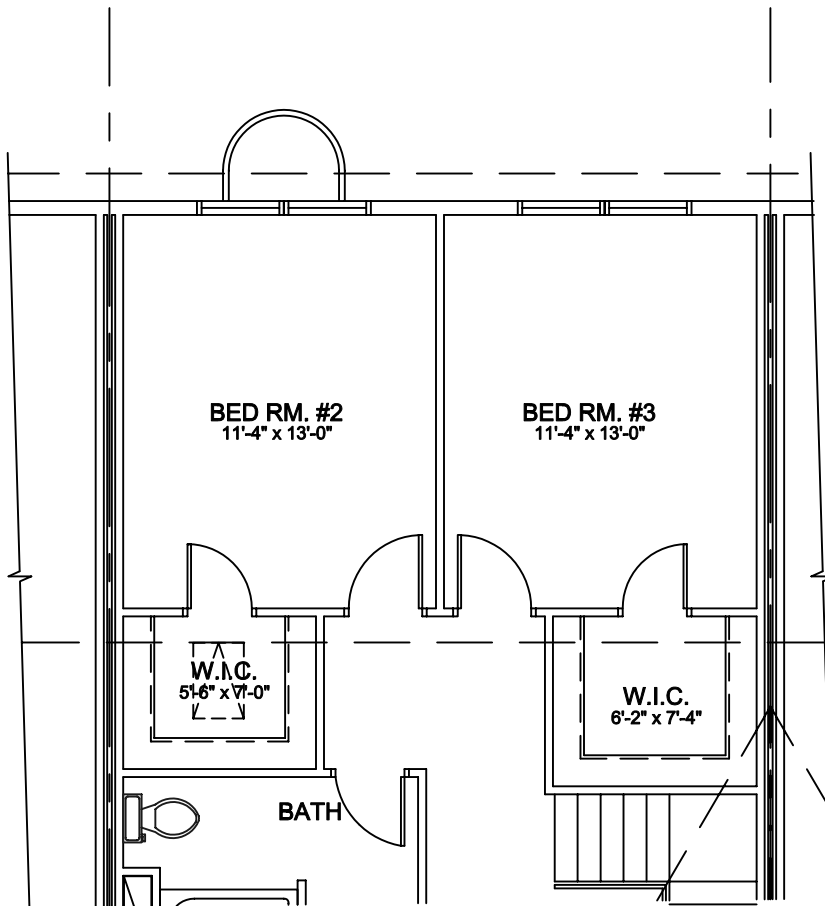

ALTERNATE WALK-OUT BASEMENT DETAIL

SCALE: 1/4" = 1'-0"

ALTERNATE 2ND FLOOR BEDROOM PLAN

SCALE: 1/4" = 1'-0"